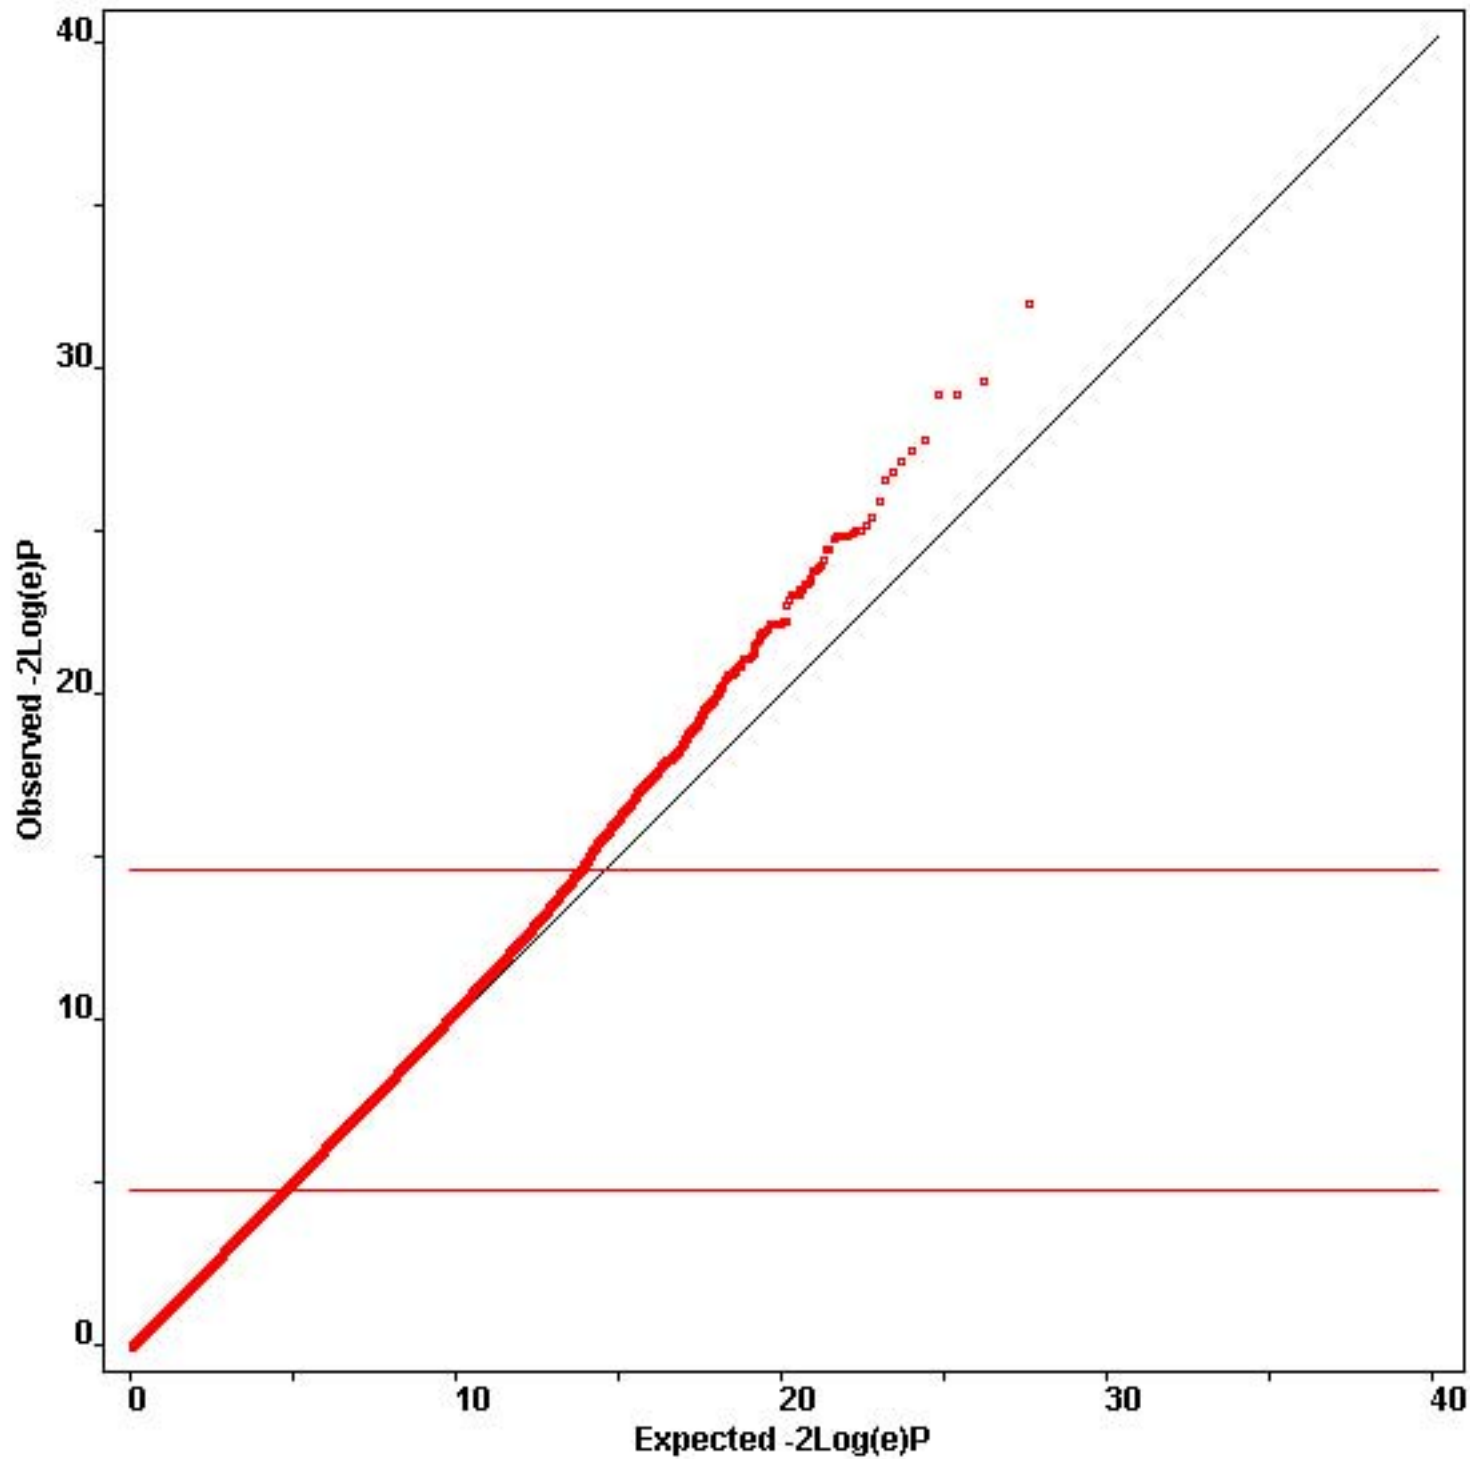

▪ paxm_out
| Lambda = 1.0190 | Data points above lift off line: 235

▪ pcom_out
| Lambda = 1.0155 | Data points above lift off line: 976

▪ poxm_out
| Lambda = 1.0130 | Data points above lift off line: 74