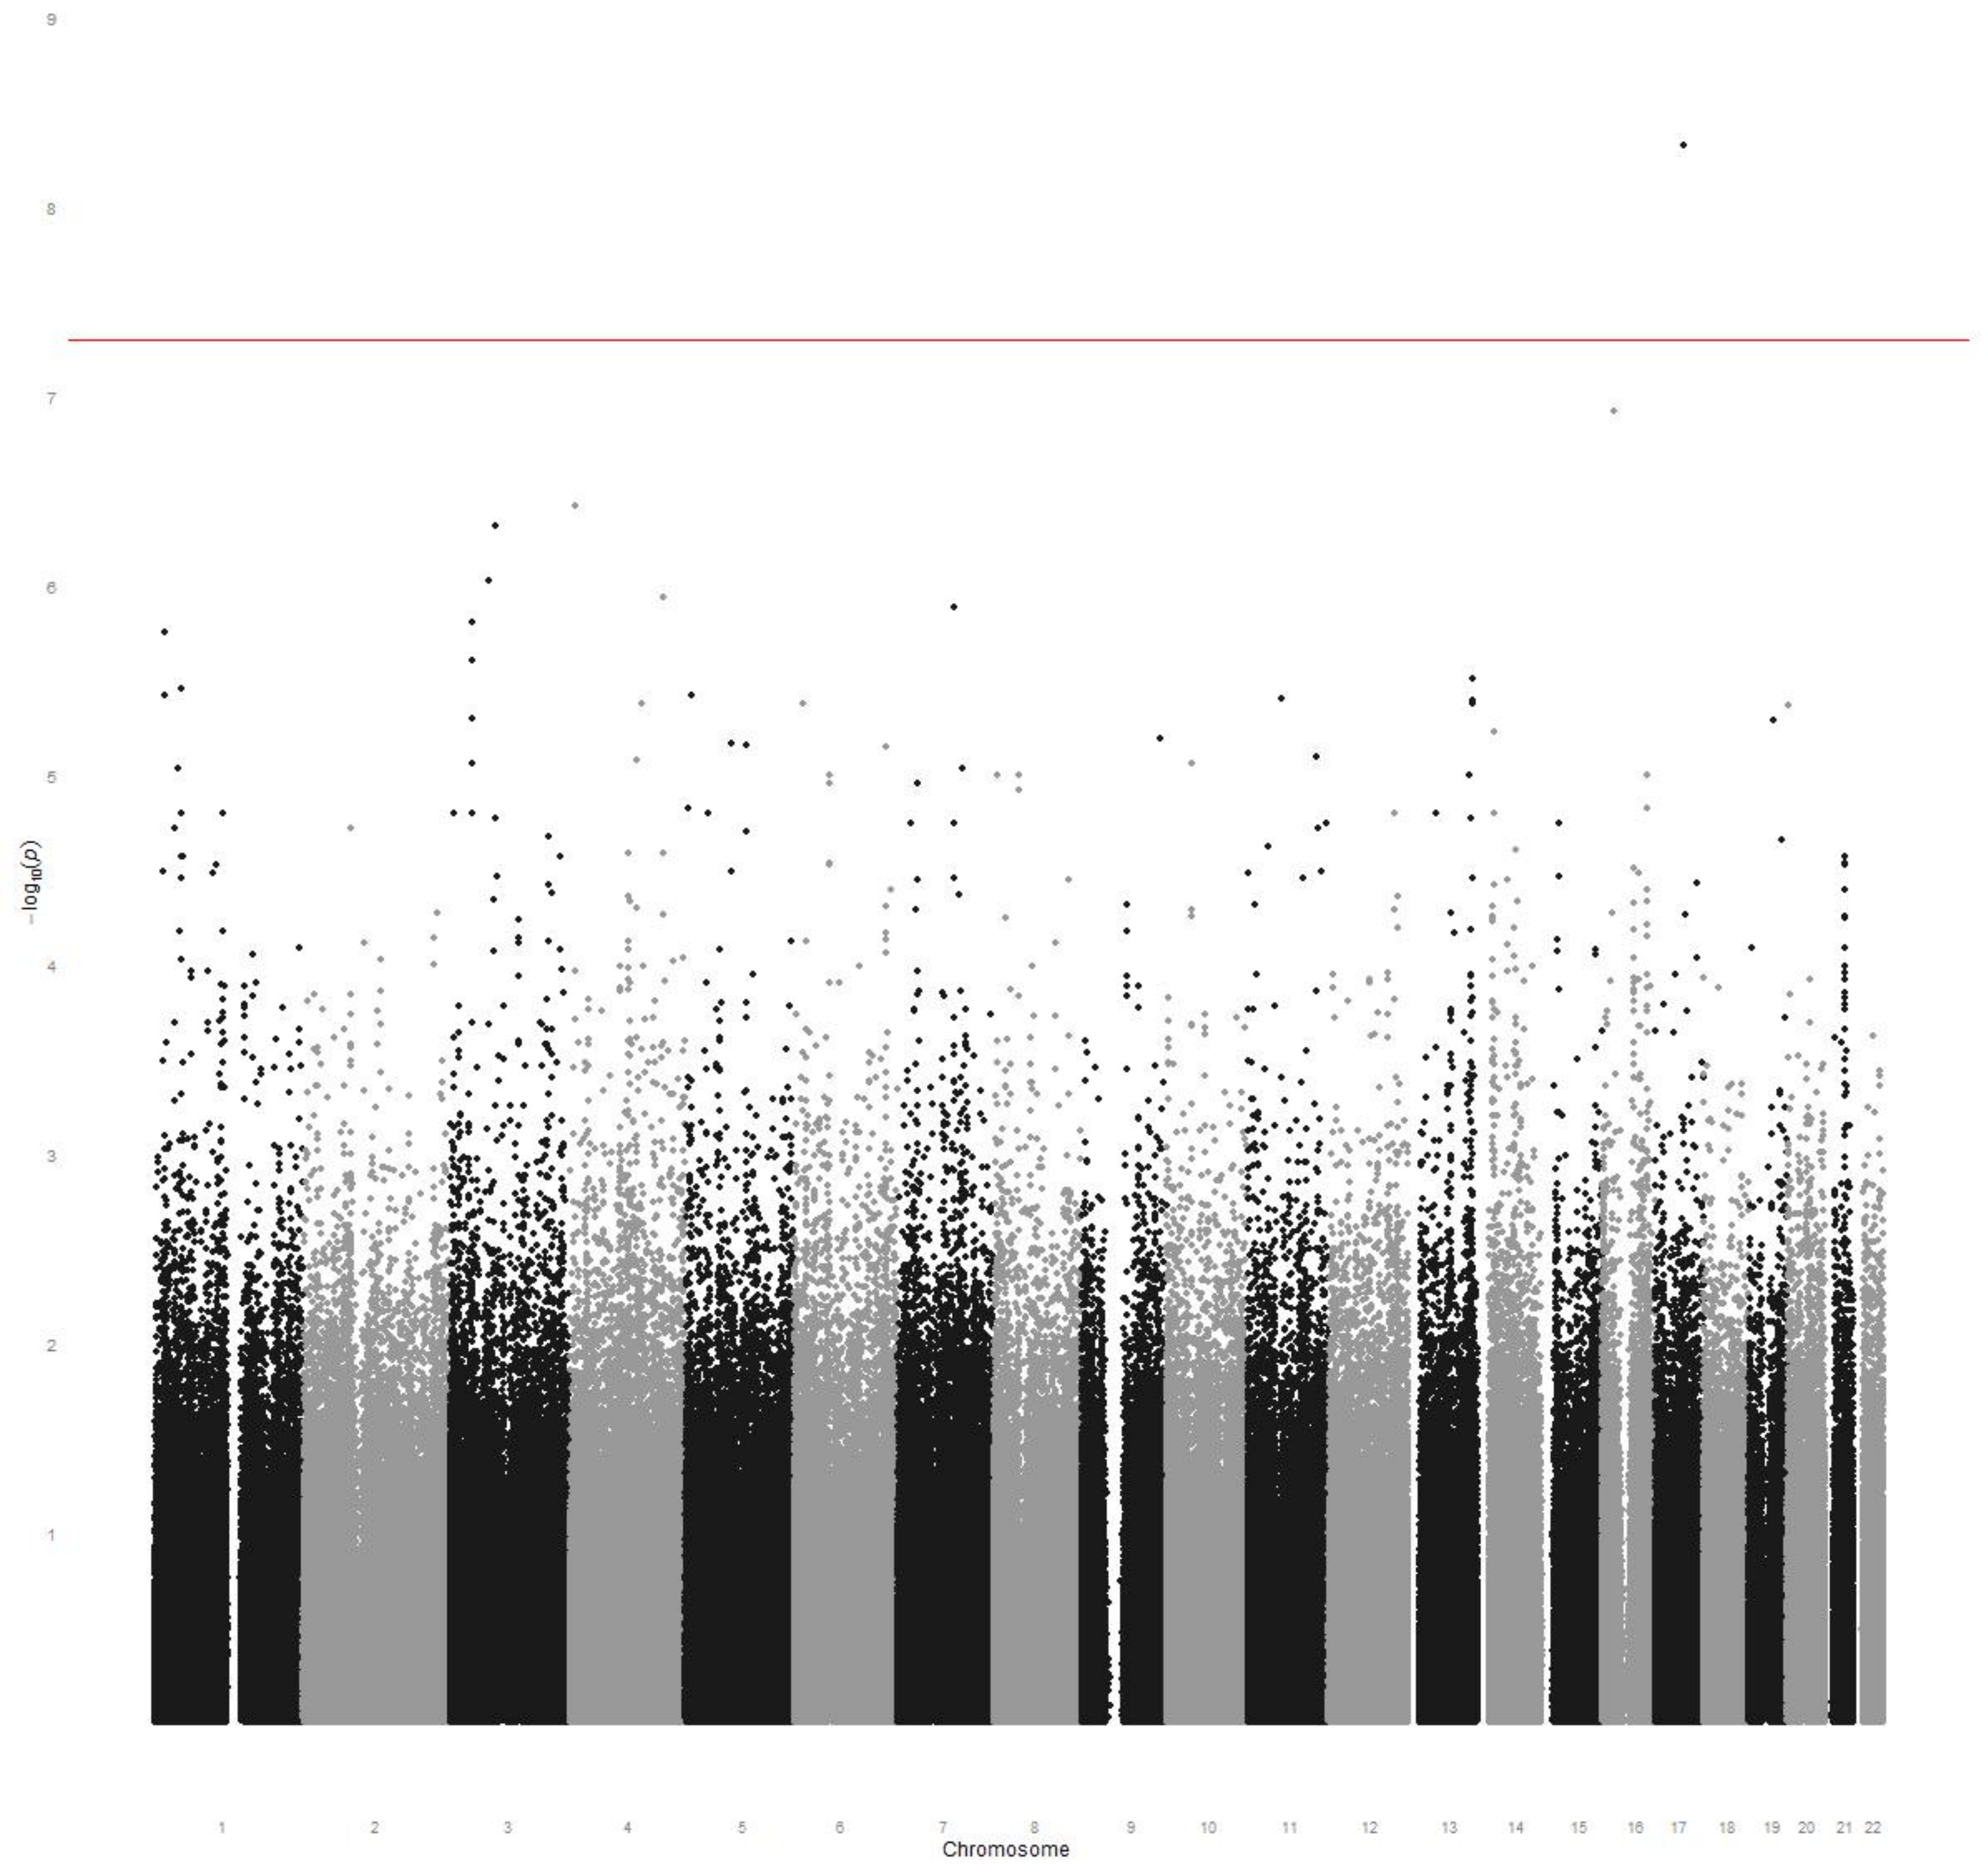

▪ paxm_out
| Lambda = 1.0190 | Data points above lift off line: 235

▪ pcom_out
| Lambda = 1.0155 | Data points above lift off line: 976

▪ poxm_out
| Lambda = 1.0130 | Data points above lift off line: 74