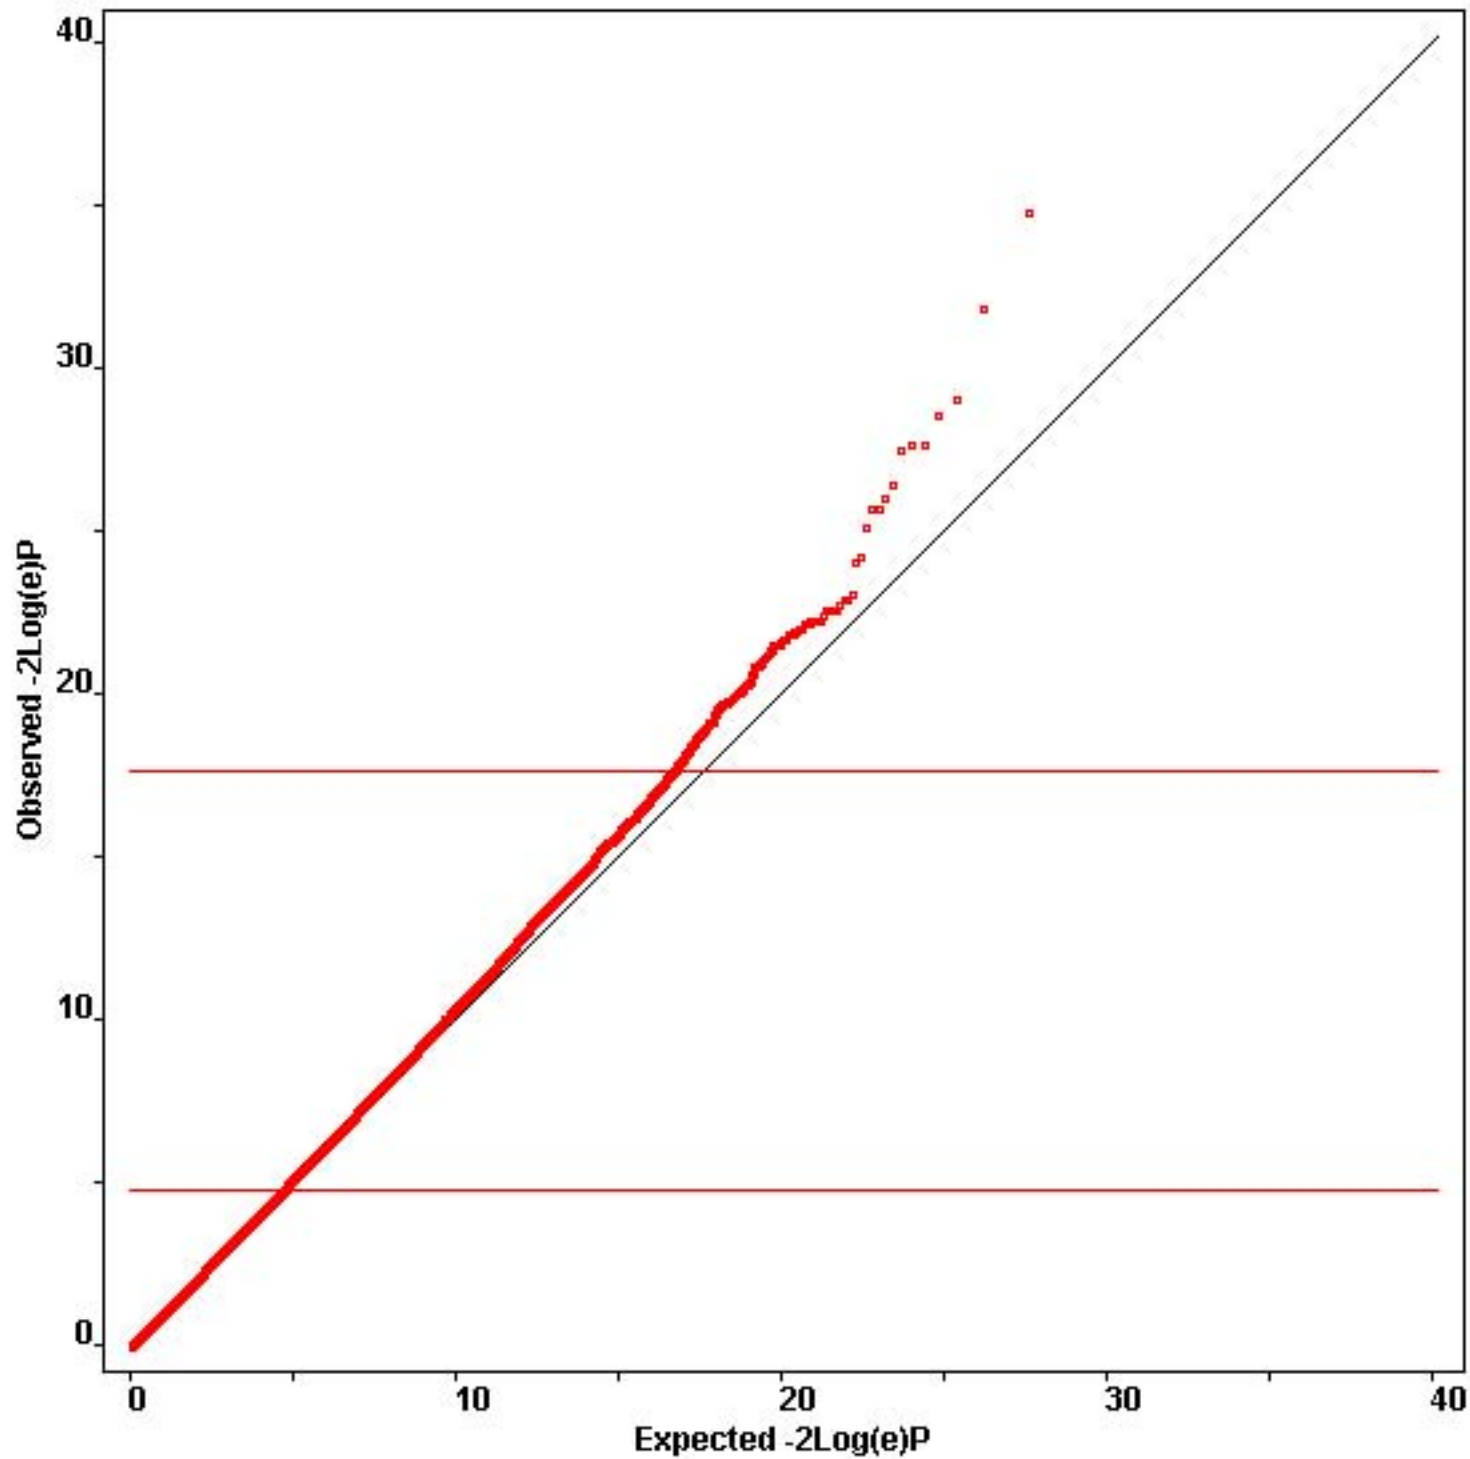

▪ paxm_out
| Lambda = 1.0190 | Data points above lift off line: 235

▪ pcom_out
| Lambda = 1.0155 | Data points above lift off line: 976

▪ poxm_out
| Lambda = 1.0130 | Data points above lift off line: 74