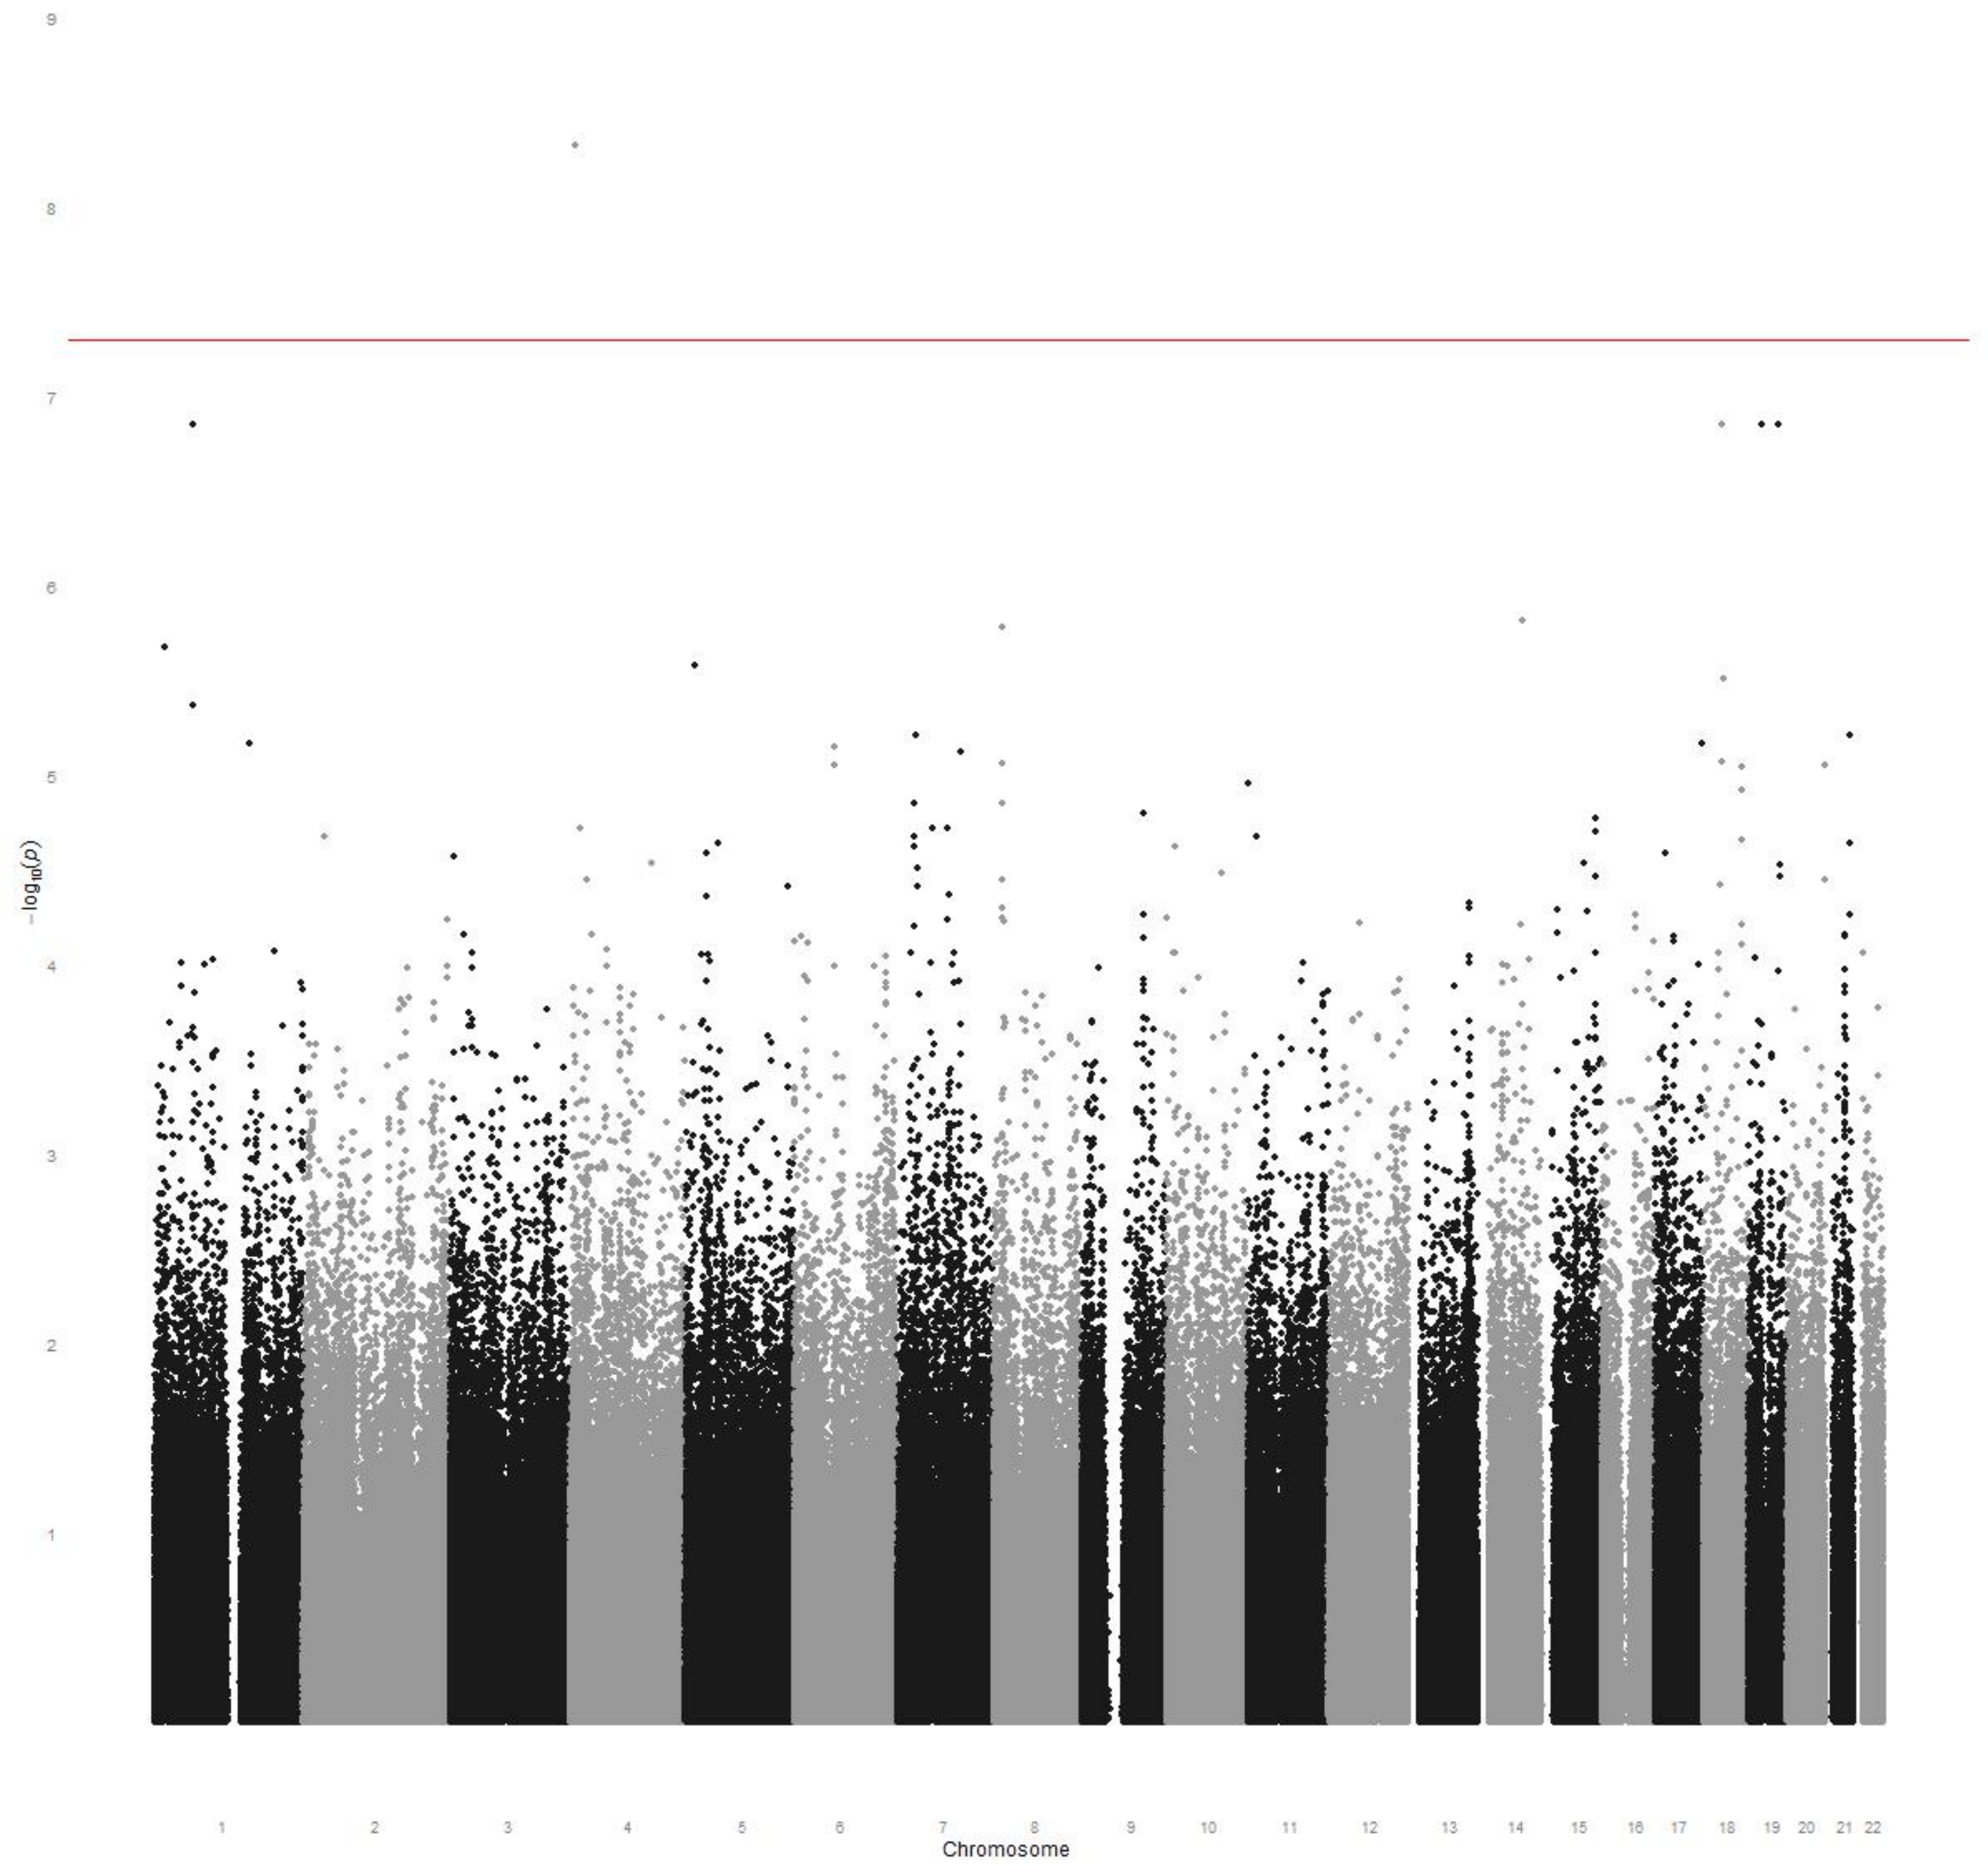

▪ paxm_out
| Lambda = 1.0190 | Data points above lift off line: 235

▪ pcom_out
| Lambda = 1.0155 | Data points above lift off line: 976

▪ poxm_out
| Lambda = 1.0130 | Data points above lift off line: 74